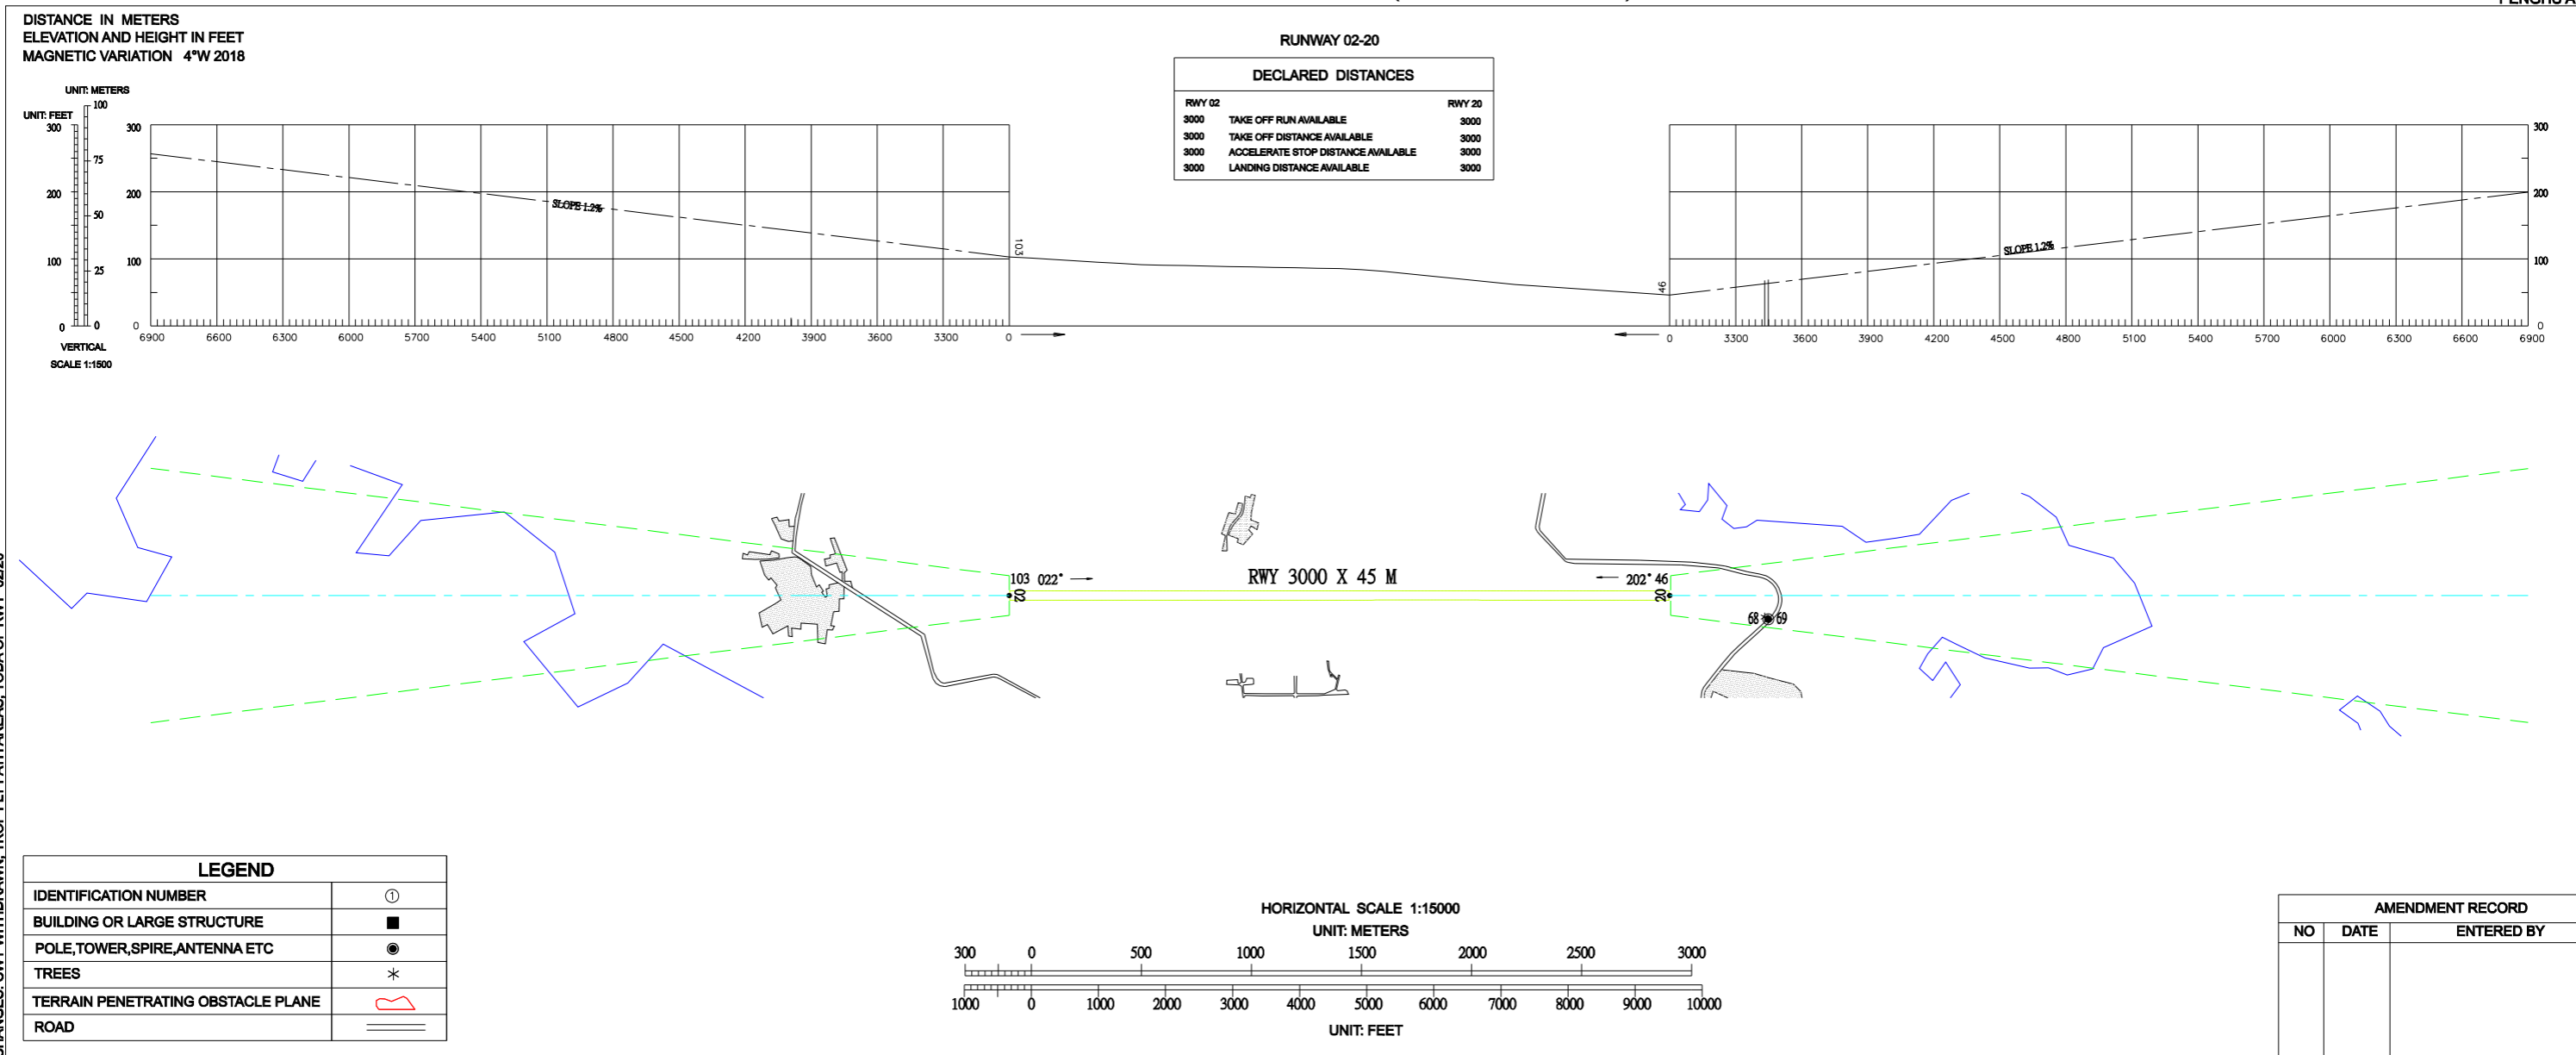

AERODROME OBSTACLE CHART-TYPE A (OPERATING LIMITATIONS)

澎湖機場
PENGHU AD

CHANGES: CWY WITHDRAWN; TKOF FLT PATH AREAS; TODA OF RWY 02/20